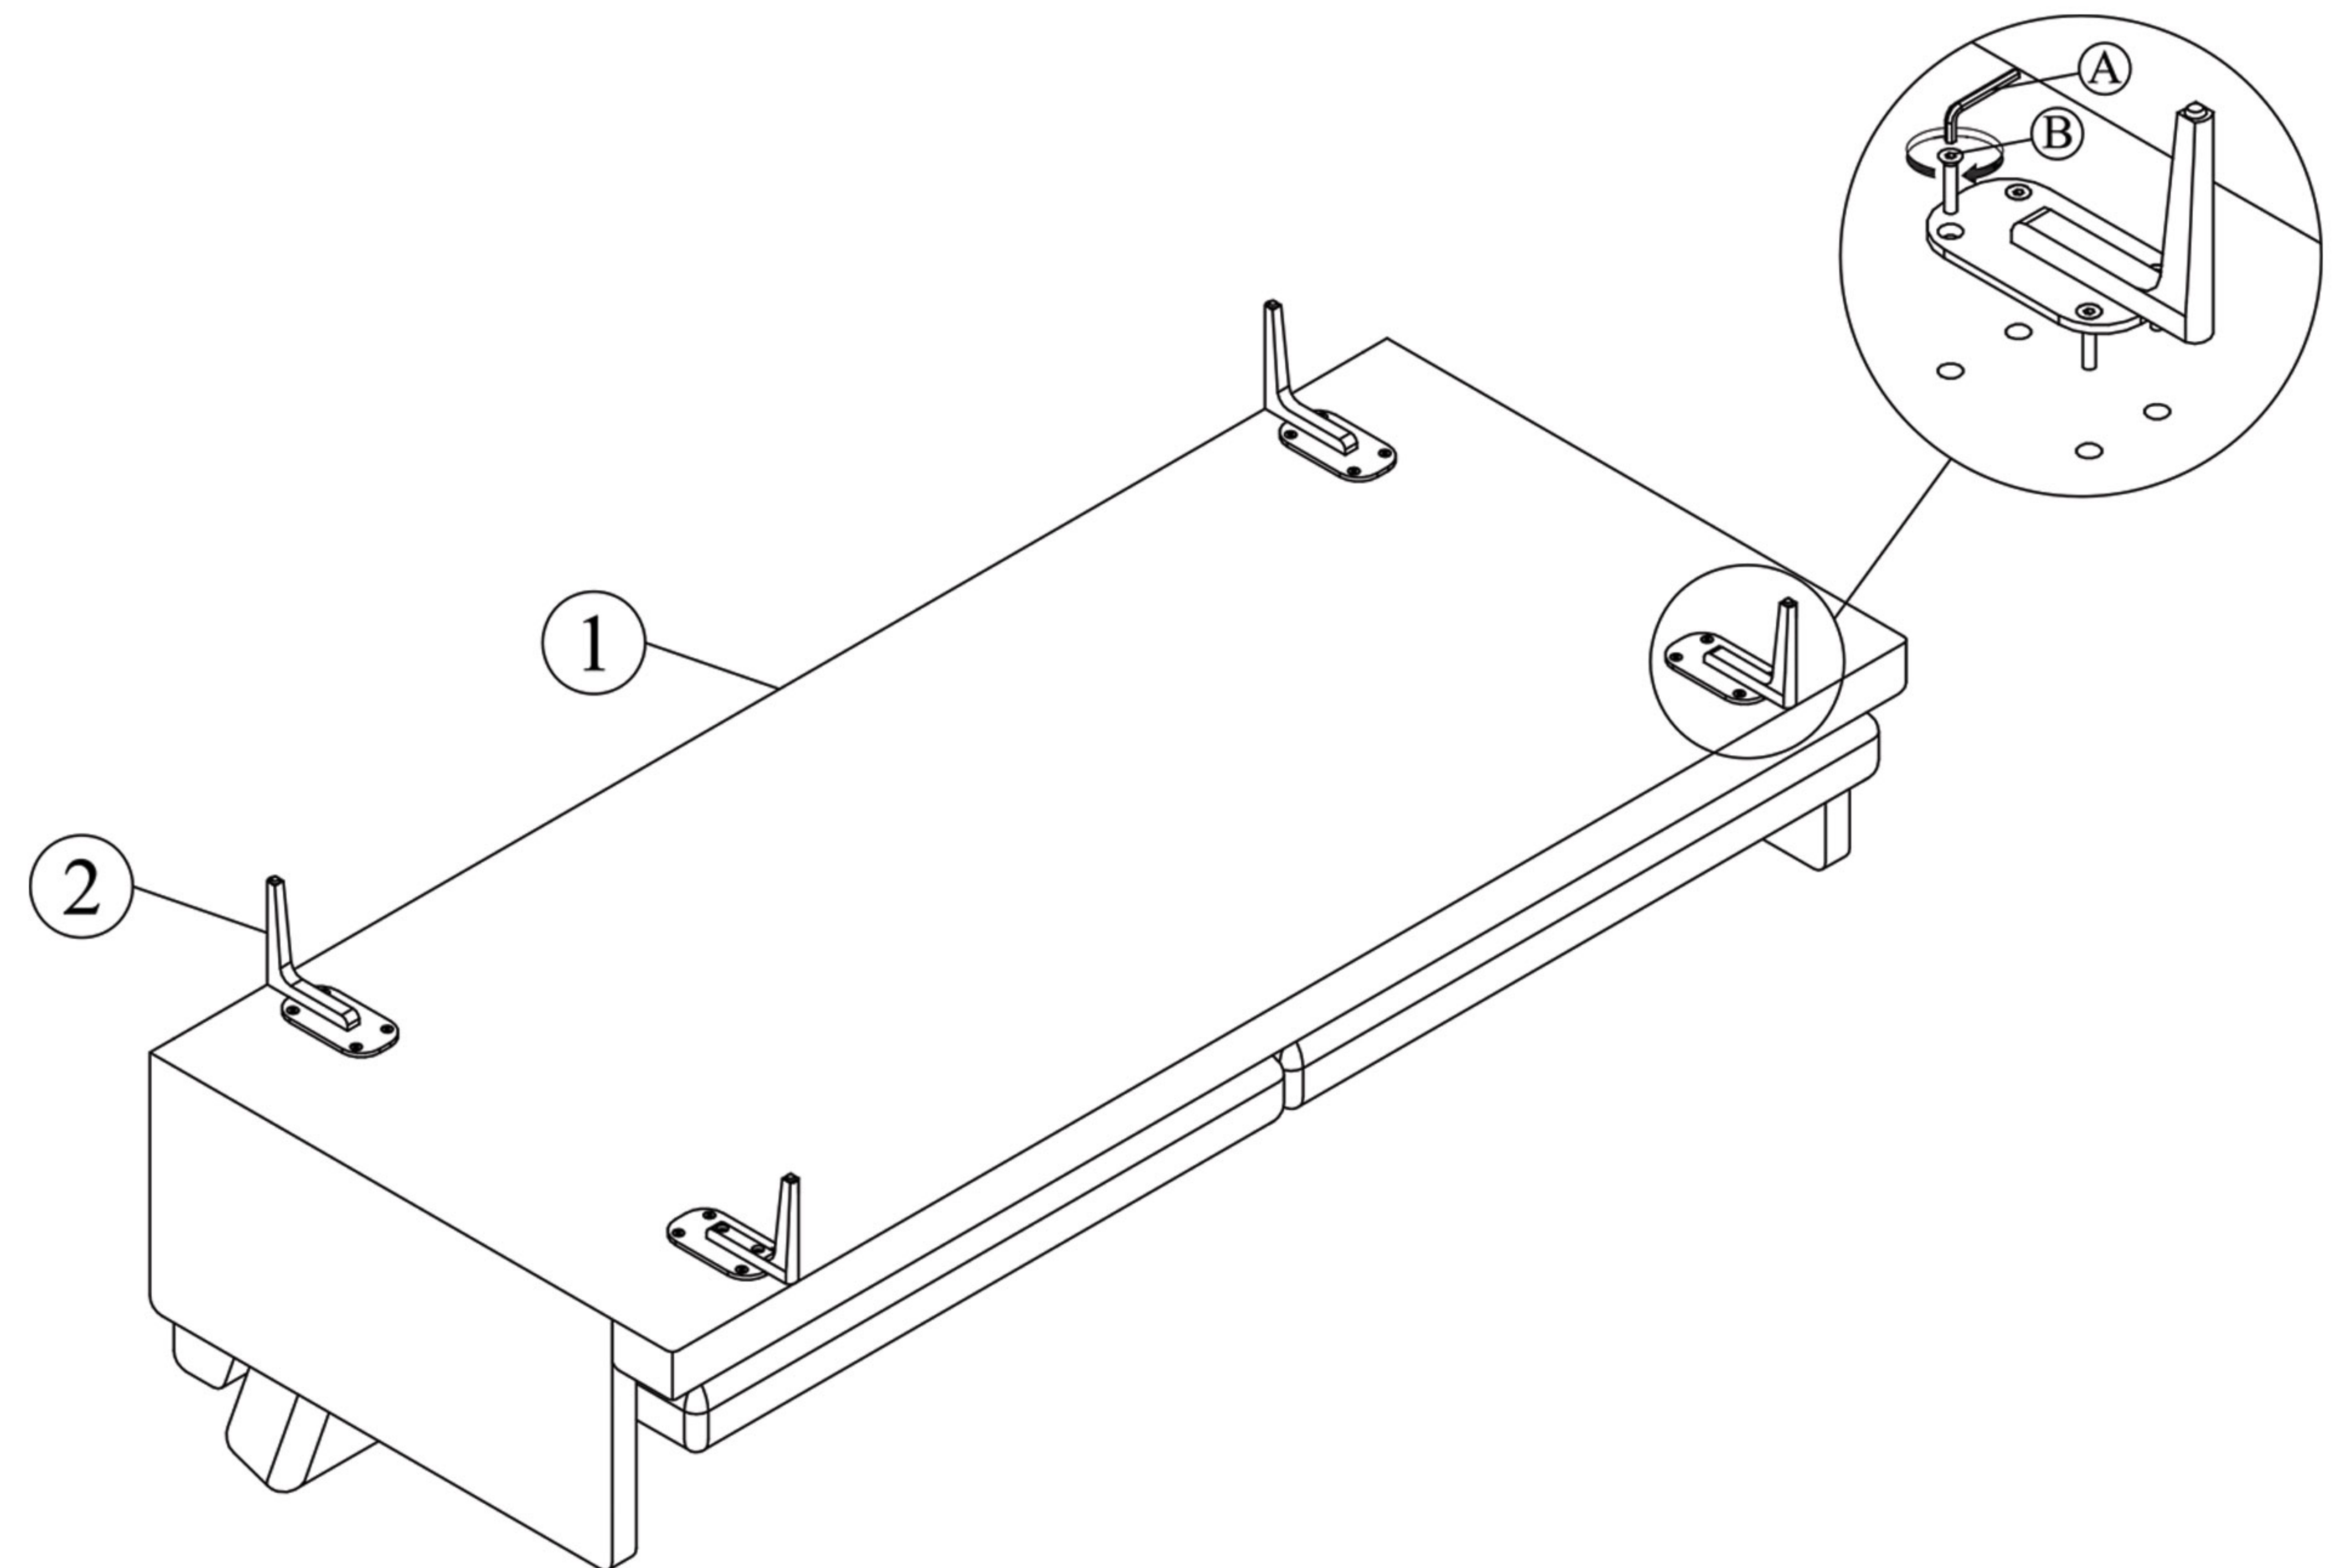

MOE'S

home collection

ASSEMBLY INSTRUCTIONS.

ZEEBURG SOFA

WB-1003-24

THANK YOU FOR YOUR PURCHASE!

PARTS AND HARDWARE.

1. SOFA x 1

2. ALUMINUM LEG x 4

A. ALLEN KEY x 1

B. SOCKET HEAD SCREW x 16

STEP 1.

NOTES.

Thank you for purchasing this quality product! Be sure to check all packing material carefully for small part that may have come loose inside the carton during shipping.